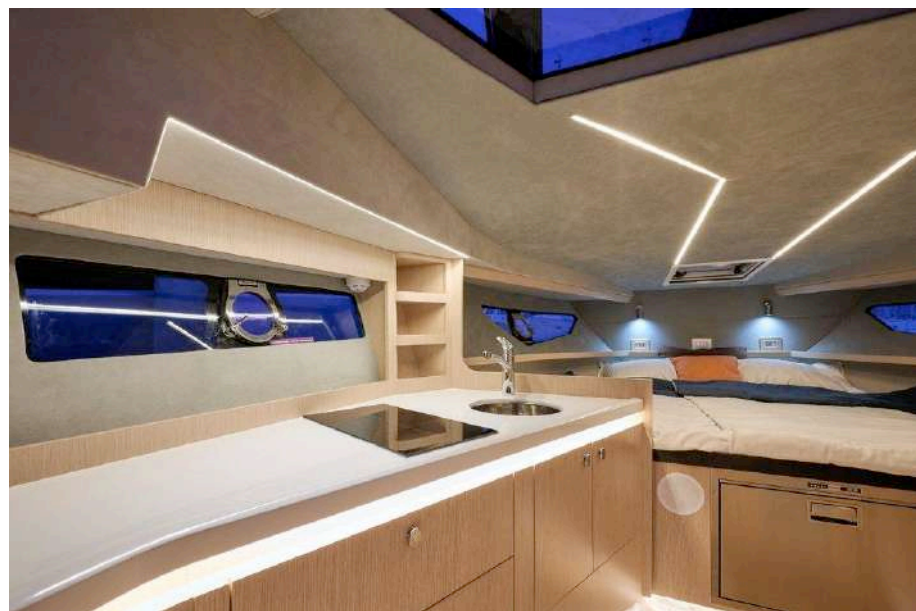

FOCUS FORZA 40